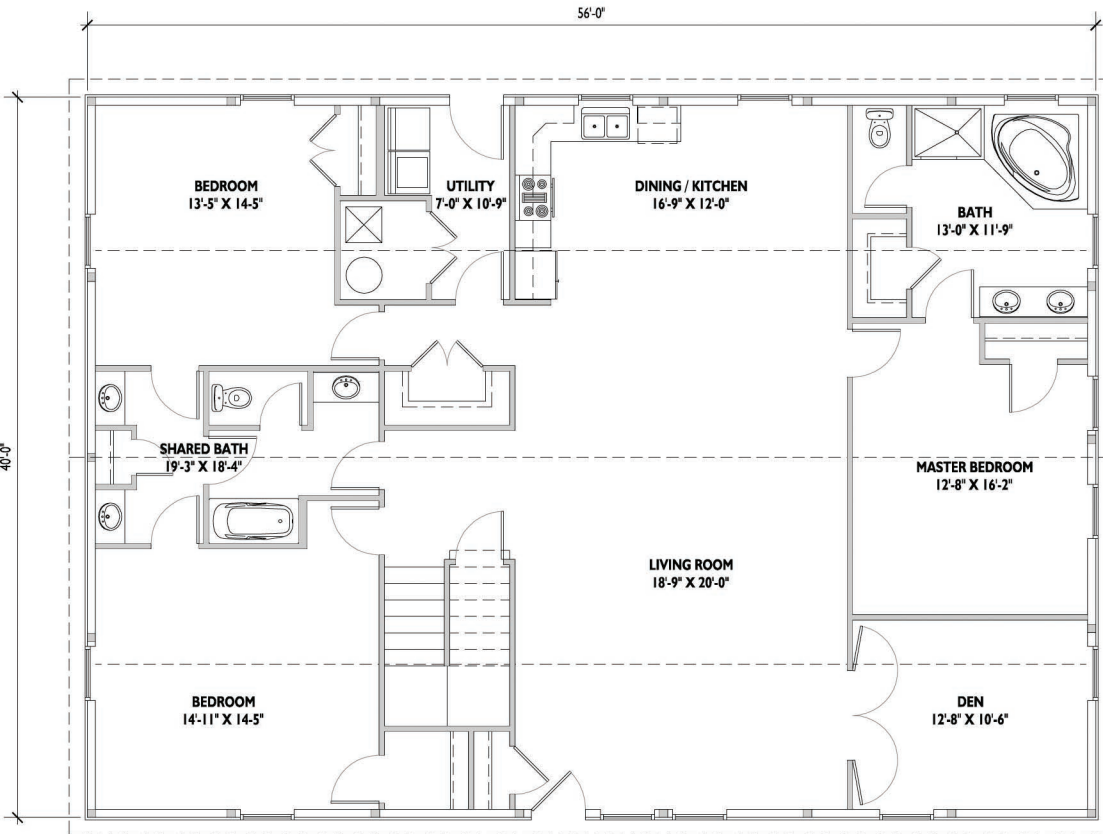

Quality Structures, Inc
 169 Hwy 59
 Richmond, KS 66080
 1800.374.6988

elevations

FEATURES
 2253 sq. ft. w/ 3 Bedroom 2 1/2 Bath & Sunroom/Den & 1100 sq. ft. w/ 4 Bedrooms 1 Office 2 Bath 1 Storage Room