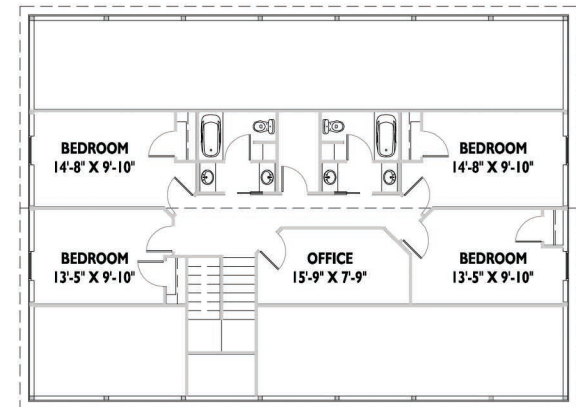

Quality Structures, Inc
 169 Hwy 59
 Richmond, KS 66080
 1800.374.6988

elevations

FEATURES
 2253 sq. ft. w/ 3 Bedroom 2 1/2 Bath & Sunroom/Den & 1100 sq. ft. w/ 4 Bedrooms 1 Office 2 Bath 1 Storage Room