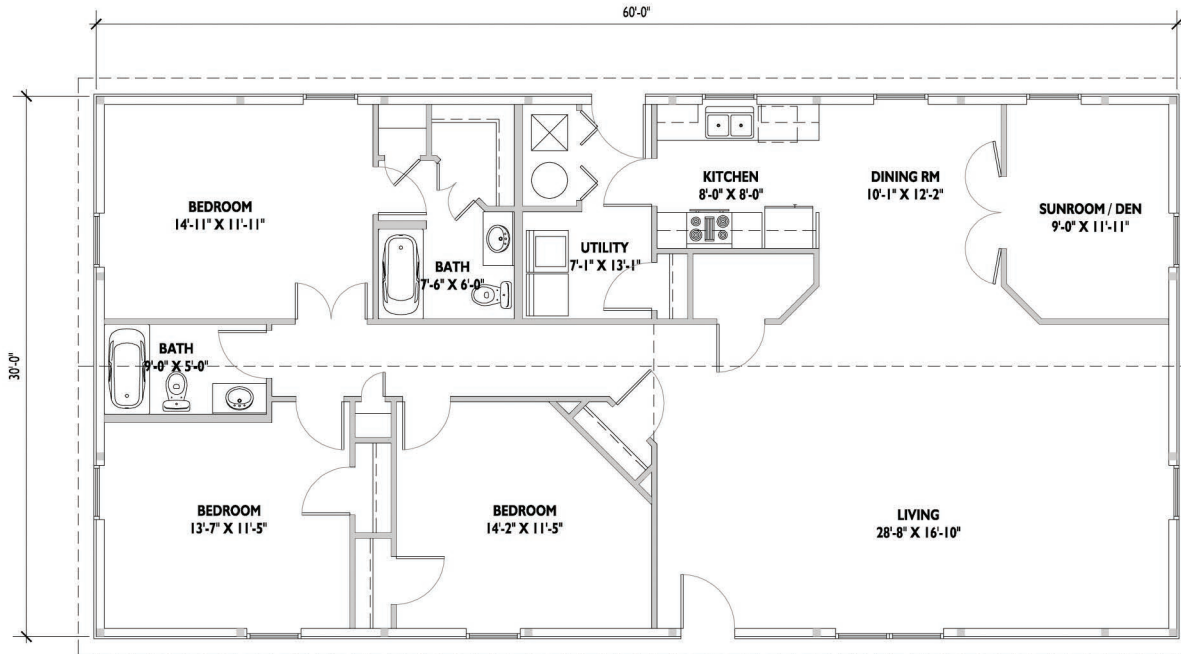

Quality Structures, Inc
 169 Hwy 59
 Richmond, KS 66080
 1800.374.6988

Ta+d
 Trendel Architecture + Design
 1516 S. Main Ottawa, KS 66067 tel: 785.242.8144

elevations

FEATURES
 1718 sq. ft. w/ 3 Bedroom 2 Bath & Sunroom/Den

plans