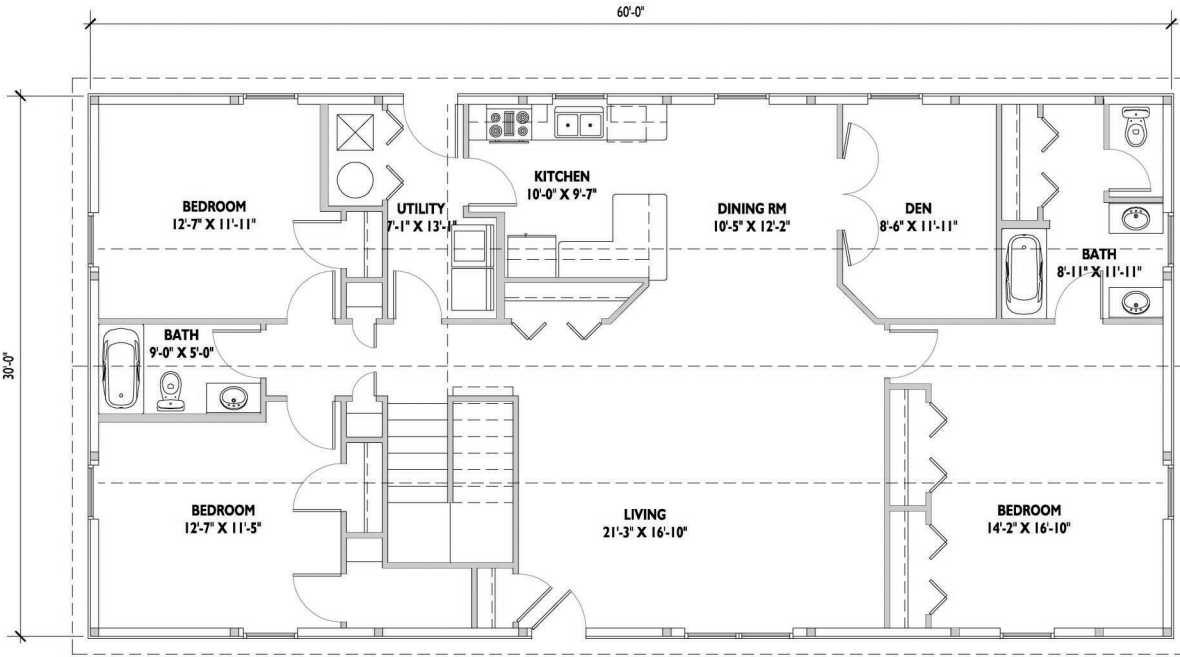

Quality Structures, Inc  
 169 Hwy 59  
 Richmond, KS 66080  
 1800.374.6988

**Ta+d**  
 Trendel Architecture + Design  
 1516 S. Main Ottawa, KS 66067 tel: 785.242.8144

**elevations**

**FEATURES**  
 1718 sq. ft. w/ 3 Bedroom 2 Bath & Sunroom/Den & 770 sq. ft. w/ 2 Bedrooms 1 Office 1 Bath

**plans**