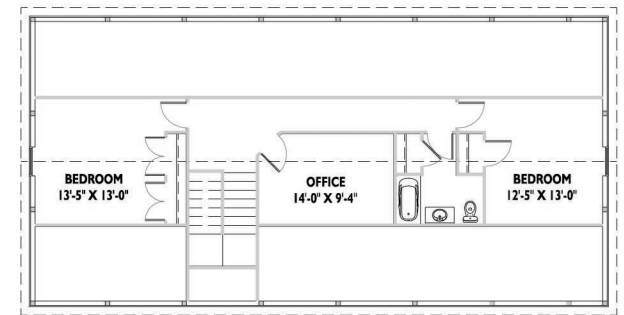

Quality Structures, Inc  
 169 Hwy 59  
 Richmond, KS 66080  
 1800.374.6988

**Ta+d**  
 Trendel Architecture + Design  
 1516 S. Main Ottawa, KS 66067 tel: 785.242.8144

**elevations**

**FEATURES**  
 1718 sq. ft. w/ 3 Bedroom 2 Bath & Sunroom/Den & 770 sq. ft. w/ 2 Bedrooms 1 Office 1 Bath