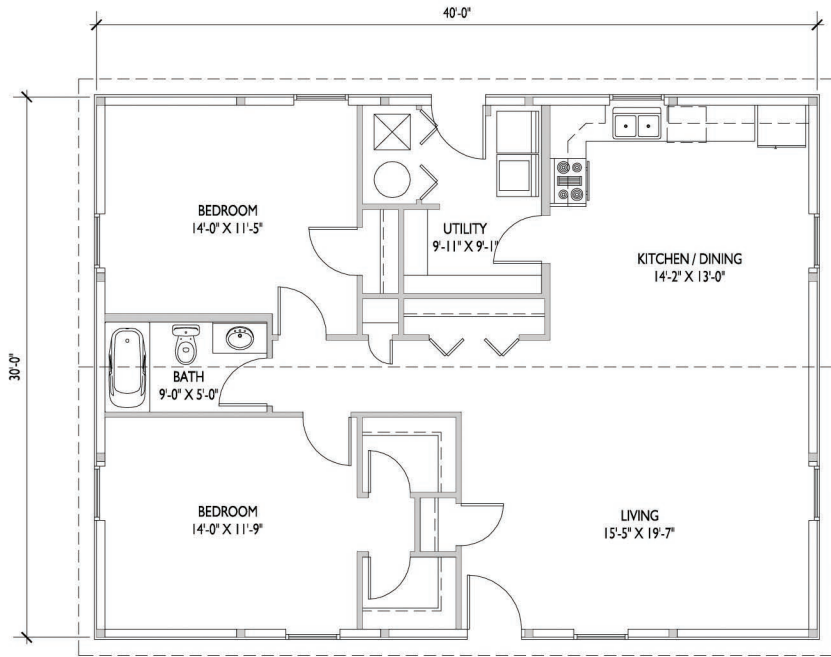

Quality Structures, Inc
 169 Hwy 59
 Richmond, KS 66080
 1800.374.6988

Ta+d
 Trendel Architecture + Design
 1516 S. Main Ottawa, KS 66067 | tel: 785.242.8144

elevations

FEATURES
 1130 sq. ft. w/ 2 Bedroom 1 Bath

plans