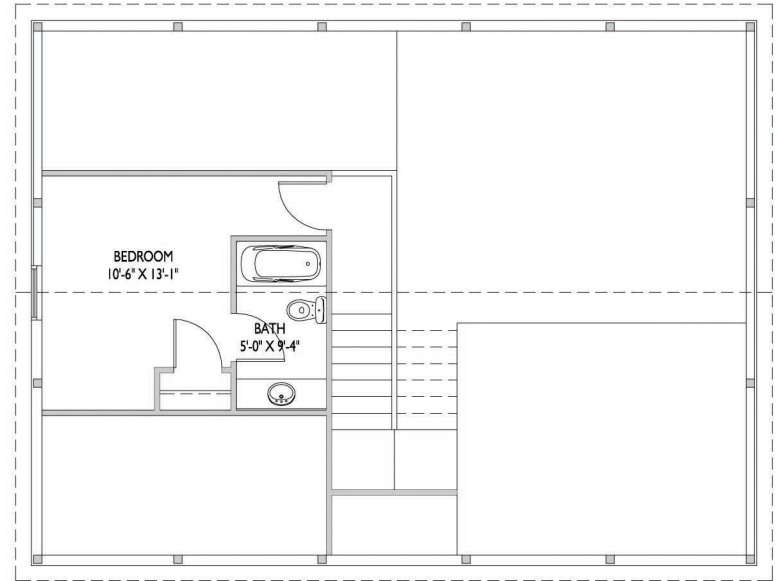

Quality Structures, Inc
169 Hwy 59
Richmond, KS 66080
1800.374.6988

elevations

FEATURES
1130 sq. ft. w/ 2 Bedrooms | Bath & 360 sq. ft. 2nd floor w/ 1 Bedroom | Bath

plans