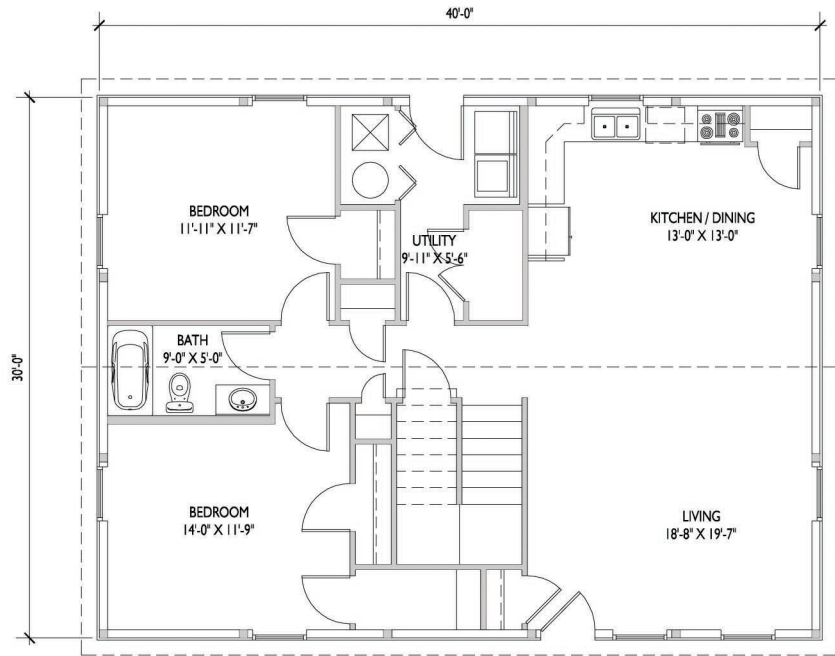

elevations

FEATURES
1130 sq. ft. w/ 2 Bedrooms | Bath & 360 sq. ft. 2nd floor w/ 1 Bedroom | Bath