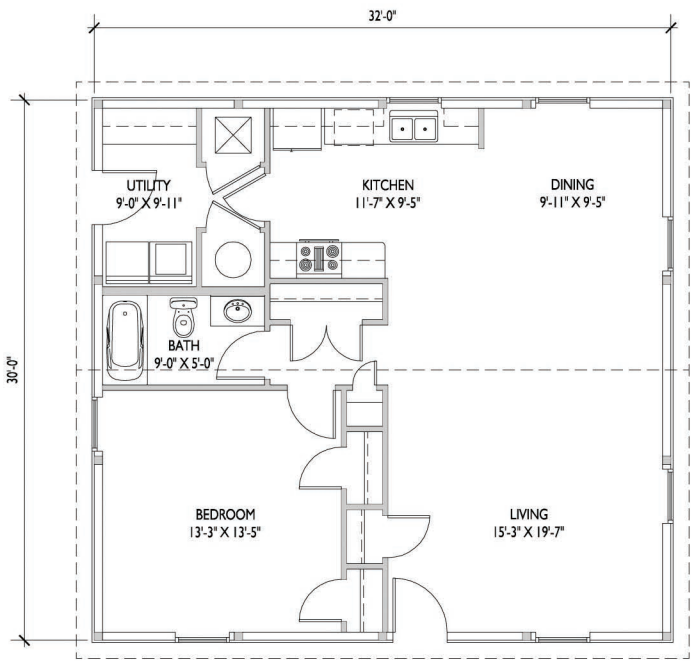

Quality Structures, Inc
169 Hwy 59
Richmond, KS 66080
1800.374.6988

Ta+d
Trendel Architecture + Design
1516 S. Main Ottawa, KS 66067 | tel: 785.242.8144

elevations

FEATURES
905 sq. ft. w/ | Bedroom | Bath

plans