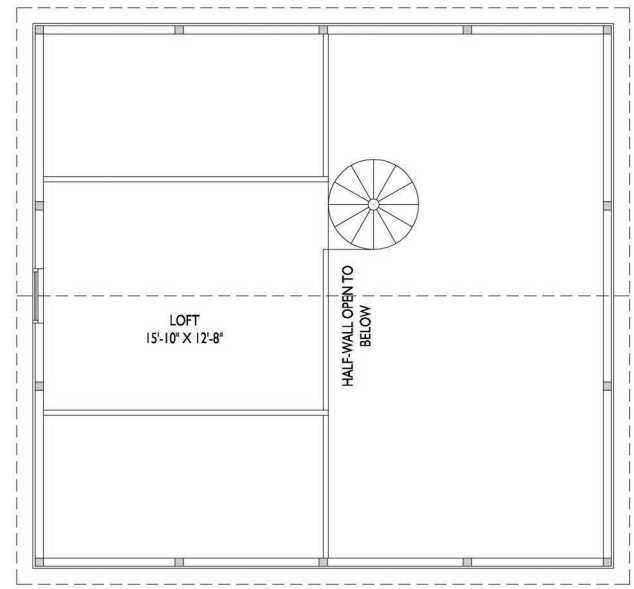

Quality Structures, Inc
169 Hwy 59
Richmond, KS 66080
1800.374.6988

Ta+d
Trendel Architecture + Design
1516 S. Main Ottawa, KS 66067 | tel: 785.242.8144

elevations

FEATURES
905 sq. ft. w/ | Bedroom | Bath & 200 sq. ft. open Loft

plans