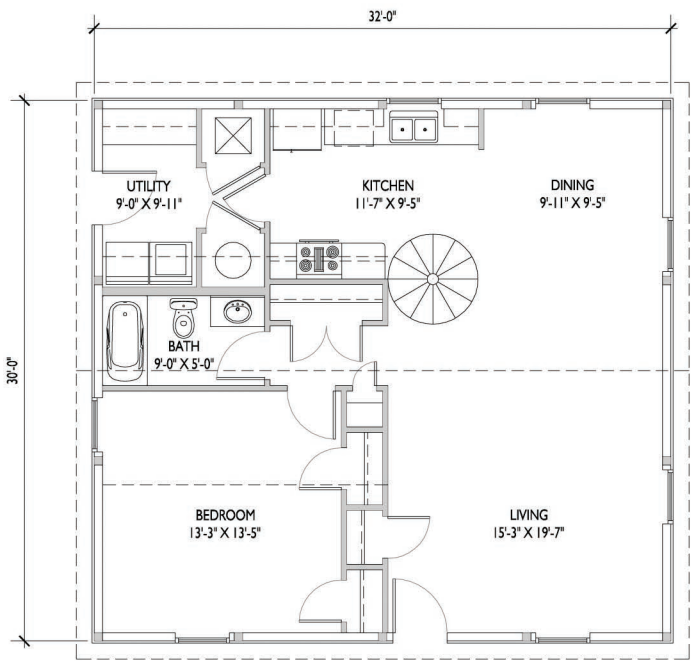

Quality Structures, Inc
169 Hwy 59
Richmond, KS 66080
1800.374.6988

Ta+d
Trendel Architecture + Design
1516 S. Main Ottawa, KS 66067 | tel: 785.242.8144

elevations

FEATURES
905 sq. ft. w/ | Bedroom | Bath & 200 sq. ft. open Loft

plans